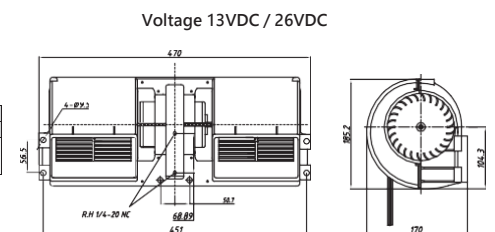

Item NO.	Volts	Watts	Speeds	@OmniH₂O	
				m/h	CFM
BBD480-A77	12V	500W	single	1200	754
BBD480-B77	24V				

Voltage 13VDC / 26VDC