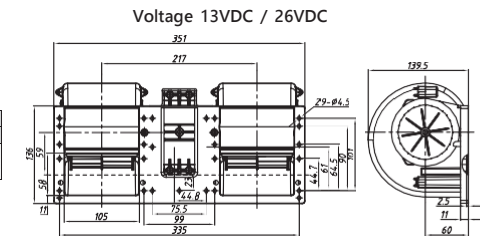

Item NO.	Volts	Watts	Speeds	@OmniH₂O	
				m/h	CFM
BBD350-A77	12V	300W	single	1150	753
BBD350-B77	24V				

Voltage 13VDC / 26VDC