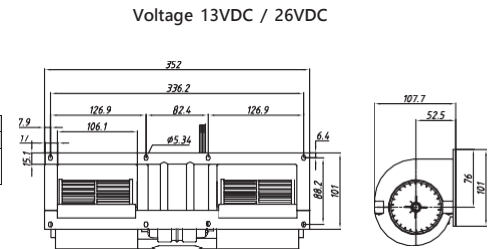

Item NO.	Volts	Watts	Speeds	@OmniH₂O	
				m/h	CFM
BBD350-A75	12V	300W	single	650	408
BBD350-B75	24V				

Voltage 13VDC / 26VDC