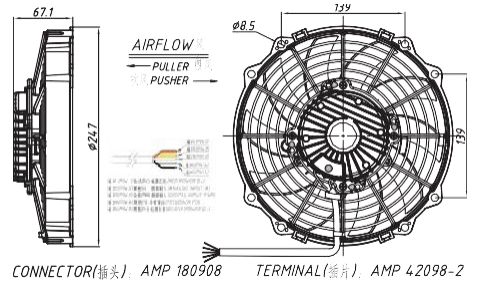

Item NO.	Volts	Type	Watts	Airflow	
				m/h	CFM
ND090-A39B0-SXZ00	12V	Puller	280W	1329	784
ND090-B39B0-SXZ00	24V	Puller		1398	825
ND090-A39B0-SCZ00	12V	Pusher		1272	750
ND090-B39B0-SCZ00	24V	Pusher		1284	758

Item NO.	Volts	Type	Watts	Airflow	
				m/h	CFM
ND090-A39B0-SXS00	12V	Puller	280W	1491	880
ND090-B39B0-SXS00	24V	Puller		1571	927
ND090-A39B0-SCS00	12V	Pusher		1328	783
ND090-B39B0-SCS00	24V	Pusher		1370	808

Voltage: 13VDC / 26VDC

Static Pressure: 0 mmH₂O