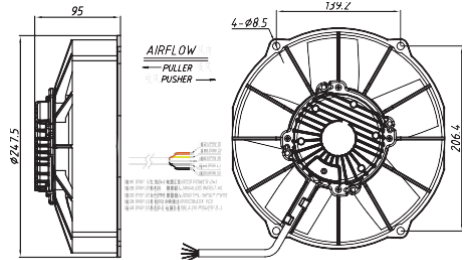

CONNECTOR (插头): YAZAKI:7282-8497-90 TERMINAL (端子): 17114-3250/7114-4102-2

Item No.	Volts	Type	Watts	Height	Airflow	
					m/h	CFM
NA09A-A39B0-AXZ00	12V	Puller	280W	95mm	1353	798
NA09A-B39B0-AXZ00	24V	Puller			1380	814
NA09A-A39B0-ACZ00	12V	Pusher			1300	767
NA09A-B39B0-ACZ00	24V	Pusher			1326	782

Voltage: 13VDC / 26VDC
Static Pressure: 0 mmH₂O