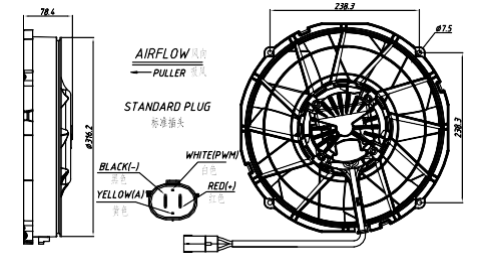

Item No.	Volts	Type	Watts	Height	Airflow	
					m/h	CFM
NA12F-A3431-BXS00	12V	Puller	400W	95mm	3000	1886
NA12F-B3431-BXS00	24V	Puller			3000	1886

Voltage: 13VDC / 26VDC
Static Pressure: 0 mmH₂O

CONNECTOR: (插頭): YAZAKI:7282-84 97-90 TERMINAL: (插片): 17114-3250/7114-4102-2