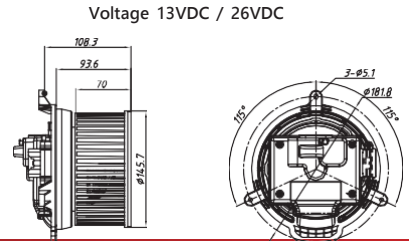

**. BLDC Voluteless Single Scroll Centrifugal Blowers**

Item NO.	Volts	Watts	Speeds	RPM
BBS145-A80	12V	280W	Single	2800
BBS145-B80	24V			
OE#: P3056001/A27289-110/P2 773-70804				

Voltage 13VDC / 26VDC

Item NO.	Volts	Watts	Speeds	RPM
BBS145-A80A	12V	280W	Single	2800
BBS145-B80A	24V			
OE#: 1000766697/DRF-84A34-X1300083				
BBS145-A80B	12V	280W	Single	2800
BBS145-B80B	24V			
OE#: DRF-84A34-003				