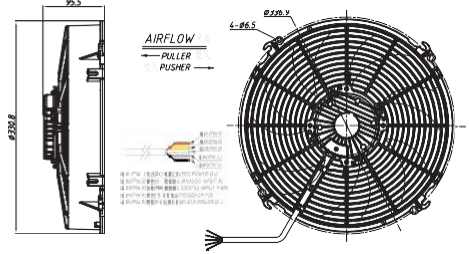

12" (305mm) STRAIGHT BLADE

Item No.	Volts	Type	Watts	Height	Airflow	
					m/h	CFM
NA12D-A39B0-AZX00	12V	Puller	280W	95mm	2663	1571
NA12D-B39B0-AZX00	24V	Puller			2717	1603
NA12D-A39B0-ACZ00	12V	Pusher	280W	95mm	2757	1627
NA12D-B39B0-ACZ00	24V	Pusher			2813	1660