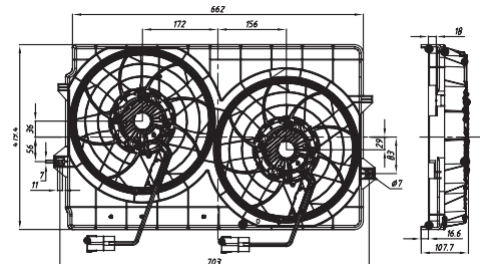

Item No.	Volts	Type	Watts	Height	Airflow	
					m/h	CFM
2FA305-B100	12V	Puller	500W	107.7mm	5600	3304