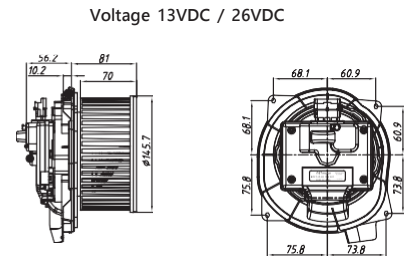

Item NO.	Volts	Watts	Speeds	RPM
BBS145-A80	12V	280W	Single	2800
BBS145-B80	24V			
OE#: P3056001/A27289-110/P2 773-70804				

Voltage 13VDC / 26VDC