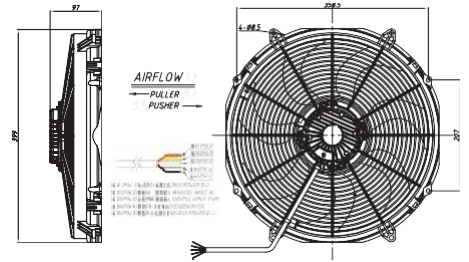

12" (305mm) STRAIGHT BLADE

Item No.	Volts	Type	Watts	Height	Airflow	
					m/h	CFM
NA12A-A39B0-AZX00	12V	Puller	280W	95mm	2663	1674
NA12A-B39B0-AZX00	24V	Puller			2717	1708
NA12A-A39B0-ACZ00	12V	Pusher	280W	95mm	2757	1733
NA12A-B39B0-ACZ00	24V	Pusher			2813	1769