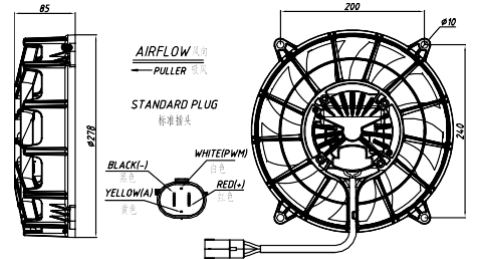

Item No.	Volts	Type	Watts	Height	Airflow	
					m/h	CFM
NA10C-A3352-BXS00	12V	Puller	280W	95mm	2250	1331
NA10C-B3352-BXS00	24V	Puller			2250	1331

Voltage: 13VDC / 26VDC
Static Pressure: 0 mmH₂O