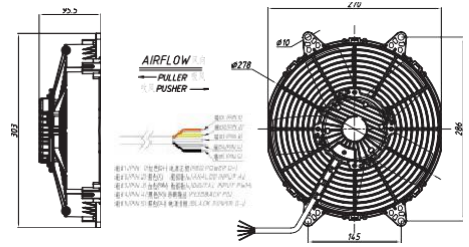

Item No.	Volts	Type	Watts	Height	Airflow	
					m/h	CFM
NA10B-A39B0-AXZ00	12V	Puller	280W	95mm	1600	1006
NA10B-B39B0-AXZ00	24V	Puller			1600	1006
NA10B-A39B0-ACZ00	12V	Pusher			1500	943
NA10B-B39B0-ACZ00	24V	Pusher			1500	943

Voltage: 13VDC / 26VDC
Static Pressure: 0 mmH₂O

10" (255mm) STRAIGHT BLADE

Item No.	Volts	Type	Watts	Height	Airflow	
					m/h	CFM
NA10C-A3350-BXS00	12V	Puller	280W	95mm	2250	1331
NA10C-B3350-BXS00	24V	Puller			2250	1331