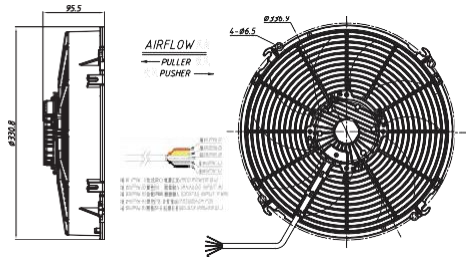

12" (305mm) S-BLADE

Item No.	Volts	Type	Watts	Height	Airflow	
					m/h	CFM
NA12A-A39B0-AXS00	12V	Puller	280W	95mm	2266	1425
NA12A-B39B0-AXS00	24V	Puller			2312	1454