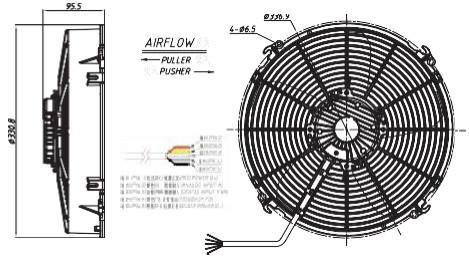

12" (305mm) S-BLADE

Item No.	Volts	Type	Watts	Height	Airflow	
					m/h	CFM
NA12A-A39B0-ACS00	12V	Pusher	280W	95mm	2307	1450
NA12A-B39B0-ACS00	24V	Pusher			2354	1480