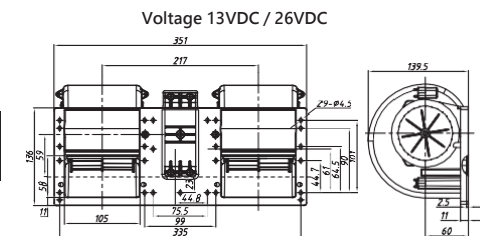

Item NO.	Volts	Watts	Speeds	@OmniH₂O	
				m/h	CFM
BBD350-A100	12V	500W	single	1150	723
BBD350-B100	24V				

Voltage 13VDC / 26VDC