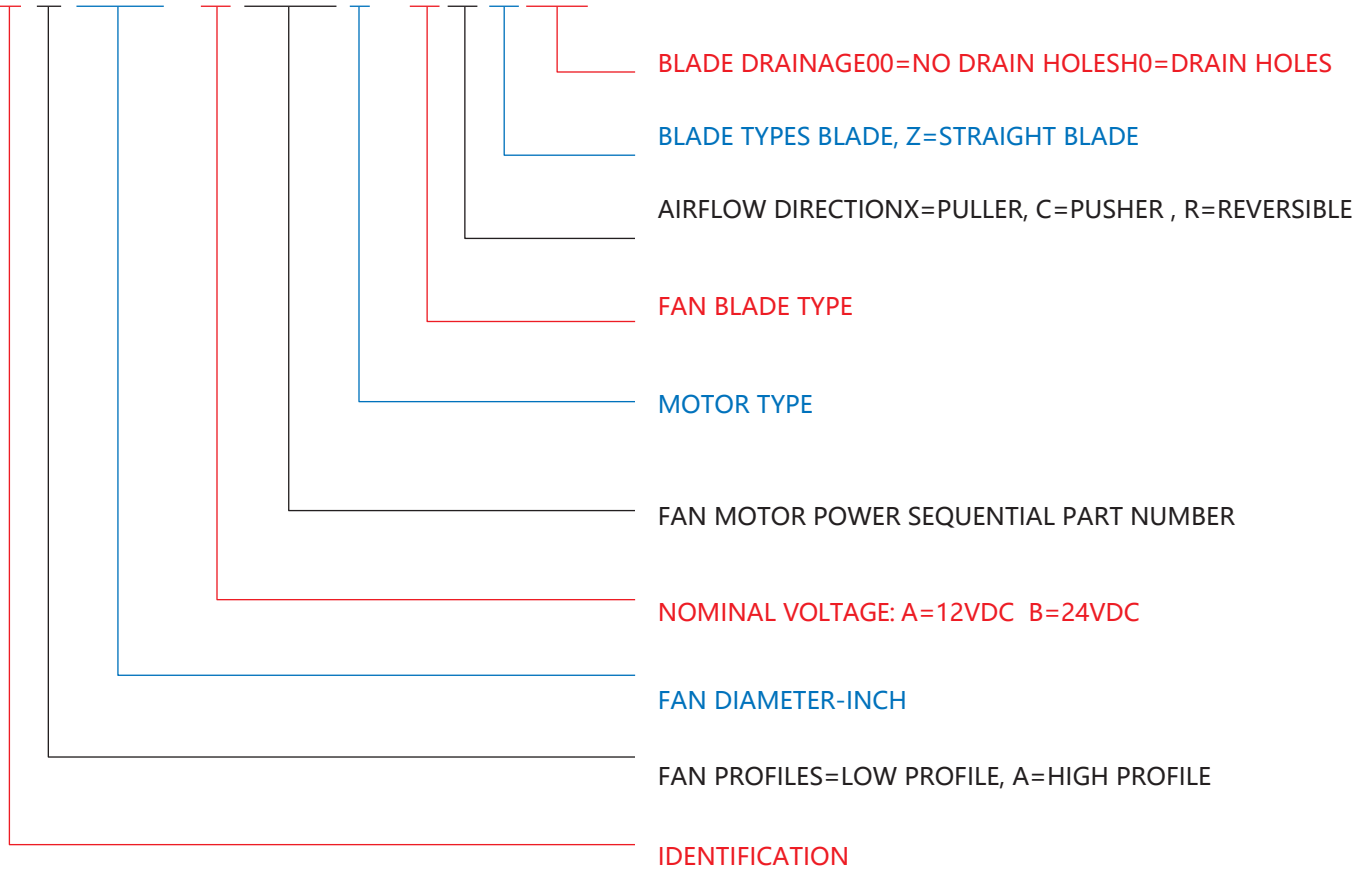

BRUSHLESS DC AXIAL FAN SUMMARY

A KEY PAGES FOR BRUSHLESS DC AXIAL FANS

FAN IDENTIFICATION DESCRIBES: FAN DIAMETER MOTOR TYPE BLADE / WHEEL TYPE

SAMPLE NUMBER : NS065-A39B0-SXS00

NS065-A39B0-SXS00

B. AXIAL FAN OPTIONS AND ACCESSORIES

FAN SHROUD: HIGH AND LOW PROFILE OPTIONS
FAN MOUNTING: STANDARD AND MULTI-MOUNTING OPTIONS
S BLADE TYPE: STRAIGHT AND S BLADE OPTIONS
FAN DRAIN HOLE: WITH AND WITHOUT DRAIN HOLES OPTIONS
AIRFLOW DIRECTION: PULLER, PUSHER AND REVERSIBLE BLADE OPTIONS
FAN VOLTAGE OPTIONS: 12V, 24V
AB MOTOR TYPE: STANDARD A, STANDARD B AND UPGRADED VERSION OPTIONS
SHROUD AND FAN BLADE PLASTIC MATERIAL OPTIONS: PA, PP
CONNECTORS OPTIONS