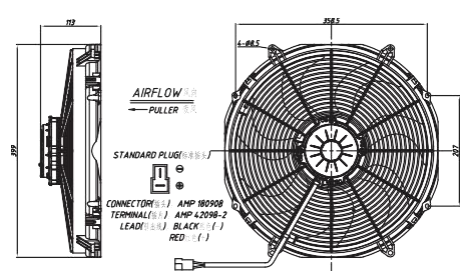

Item No.	Volts	Type	Watts	Height	Airflow	
					m/h	CFM
NA12D-A51L0-BXZ00	12V	Puller	180W	84mm	2263	1331
NA12D-B51L0-BXZ00	24V	Puller			2309	1358
NA12D-A51L0-BCZ00	12V	Pusher			2343	1378
NA12D-B51L0-BCZ00	24V	Pusher			2391	1406

Test Standard: 13VDC / 26VDC @ 0 mmH₂O Soft Starter Available

Item No.	Volts	Type	Watts	Height	Airflow	
					m/h	CFM
NA12D-A70L0-AXS00	12V	Puller	280W	95mm	2247	1326
NA12D-B70L0-AXS00	24V	Puller			2293	1353
NA12D-A70L0-ACS00	12V	Pusher			2416	1425
NA12D-B70L0-ACS00	24V	Pusher			2465	1454

Test Standard: 13VDC / 26VDC @ 0 mmH₂O Soft Starter Available

5. 16" (385mm)

Brush Sealed Extreme Long Life High Profile Axial Fans, IP68, IP6K9K, E-MARK Certificate

Item No.	Volts	Type	Watts	Height	Airflow	
					m/h	CFM
NA16A-A91L0-AXS00	12V	Puller	400W	112mm	3310	1953
NA16A-B91L0-AXS00	24V	Puller			3377	1992
NA16A-A93L0-AXS00	12V	Puller	500W	112mm	3500	2058
NA16A-B93L0-AXS00	24V	Puller			3530	2076

Test Standard: 13VDC / 26VDC @ 0 mmH₂O Soft Starter Available

6. Radiator / Battery Cooling Fans Driver

Item No.	Volts	Type	Watts	Height	Airflow	
					m/h	CFM
2FA305-100	12V	Puller	500W	124.6mm	5100	3009

Test Standard: 13VDC / 26VDC @ 0 mmH₂O Soft Starter Available

Test Standard: 13VDC / 26VDC @ 0 mmH₂O Soft Starter Available

Item No.	Volts	Type	Watts	Height	Airflow	
					m/h	CFM
FA455-110	12V	Puller	450W	110mm	3300	1947