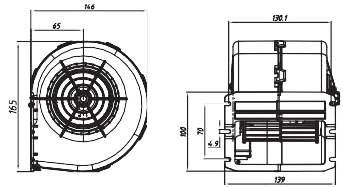

Voltage 13VDC / 26VDC