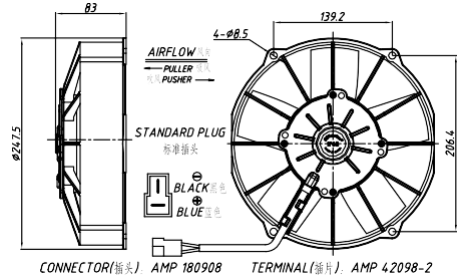

Test Standard: 13VDC / 26VDC @ 0 mmH₂O Soft Starter Available