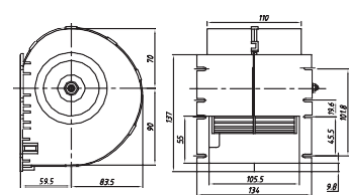

--- S2 Brush Single Scroll Centrifugal Blowers E-MARK Certificate

Voltage 13VDC / 26VDC