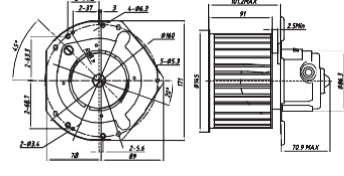

Voltage 13VDC / 26VDC

Item NO.	Volts	Watts	Speeds	RPM
EBS145-A8084D	12V	300W	Single	3850
EBS145-B8084D	24V