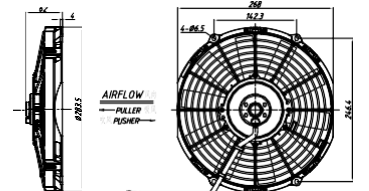

10"RZ Economical					
Item NO.	Volts	Type	Watts	Airflow	
				m/h	CFM
NS100-A99CO-ARZ00	12V	Reversible	80W	1050	620
NS100-B99CO-ARZ00	24V			1093	645

Voltage: 13VDC / 26VDC
Static Pressure: 0 mmH₂O

10" (255mm)
ECONOMICAL REVERSIBLE STRAIGHT BLADE