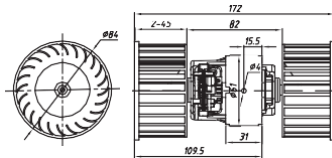

Voltage 13VDC / 26VDC

Voltage 13VDC / 26VDC

Item NO.	Volts	Watts	Speeds	RPM
EBD170-A61	12V	60W	Single	3900
EBD170-B61	24V