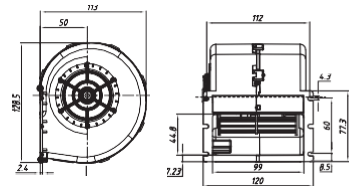

Voltage 13VDC / 26VDC