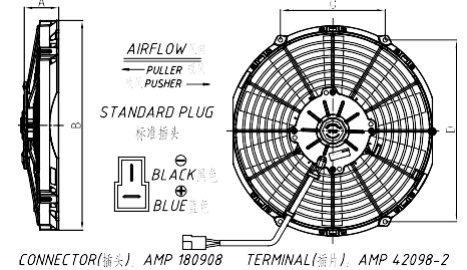

8. 14" (350mm) Brush Low Profile Axial Fans, IP68, IP6K9K, E MARK Certificate