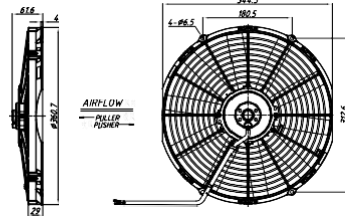

Voltage: 13VDC / 26VDC
Static Pressure: 0 mmH₂O

Voltage: 13VDC / 26VDC
Static Pressure: 0 mmH₂O

13" (330mm)
ECONOMICAL REVERSIBLE STRAIGHT BLADE

13"RZ Economical					
Item NO.	Volts	Type	Watts	Airflow	
				m/h	CFM
NS130-A99C0-ARZ00	12V	Reversible	80W	1544	911
NS130-B99C0-ARZ00	24V			1563	922