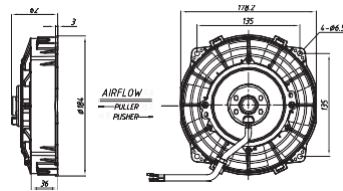

6.5"RZ Economical					
Item NO.	Volts	Type	Watts	Airflow	
				m/h	CFM
NS065-A99CO-ARZ00	12V	Reversible	80W	416	245
NS065-B99CO-ARZ00	24V			433	255

Voltage: 13VDC / 26VDC
Static Pressure: 0 mmH₂O

7.5" (190mm)
ECONOMICAL REVERSIBLE STRAIGHT BLADE