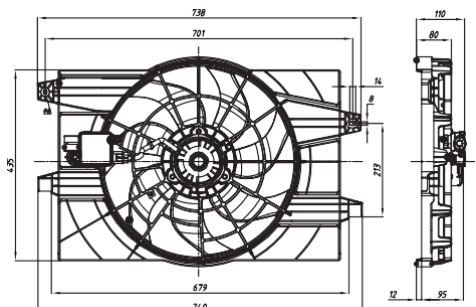

18" (455mm) S-BLADE

Item No.	Volts	Type	Watts	Height	Airflow	
					m/h	CFM
FA455-110	12V	Puller	450W	110mm	3300	1947