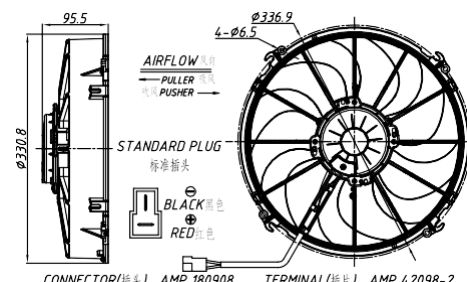

Item NO.	Volts	Type	Watts	Height	Airflow	
					m/h	CFM
NA12B-A70L0-AXS00	12V	Puller	280W	95mm	2166	1278
NA12B-B70L0-AXS00	24V	Puller			2212	1305

Test Standard: 13VDC / 26VDC @ 0 mmH₂O Soft Starter Available

12" (305mm) 180W 180W S-BLADE

Item NO.	Volts	Type	Watts	Height	Airflow	
					m/h	CFM
NA12A-A5110-BXS00	12V	Puller	180W	84mm	1926	1133
NA12A-B5110-BXS00	24V	Puller			1965	1156