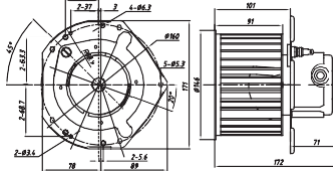

Voltage 13VDC / 26VDC

Item NO.	Volts	Watts	Speeds	RPM
EBS145-A8084A	12V	300W	Single	2850
EBS145-B8084A	24V