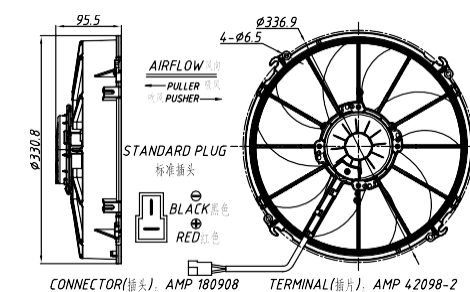

Item NO.	Volts	Type	Watts	Height	Airflow	
					m/h	CFM
NA12B-A70L0-ACS00	12V	Pusher	280W	95mm	2367	1397
NA12B-B70L0-ACS00	24V	Pusher			2467	1456

Test Standard: 13VDC / 26VDC @ 0 mmH₂O Soft Starter Available