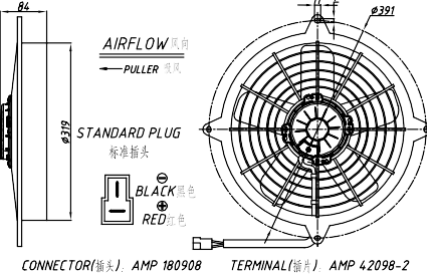

Item NO.	Volts	Type	Watts	Height	Airflow	
					m/h	CFM
NA12A-A5110-BCS00	12V	Pusher	180W	84mm	2096	1233
NA12A-B5110-BCS00	24V	Pusher			2181	1283

Item NO.	Volts	Type	Watts	Height	Airflow	
					m/h	CFM
NA12B-A5110-BCS00	12V	Pusher	180W	84mm	2011	1183
NA12B-B5110-BCS00	24V	Pusher			2096	1233

Test Standard: 13VDC / 26VDC @ 0 mmH₂O Soft Starter Available

Item NO.	Volts	Type	Watts	Height	Airflow	
					m/h	CFM
NA12A-A70L0-AXS00	12V	Puller	280W	95mm	2266	1337
NA12A-B70L0-AXS00	24V	Puller			2312	1364

Item NO.	Volts	Type	Watts	Height	Airflow	
					m/h	CFM
NA12B-A70L0-AXS00	12V	Puller	280W	95mm	2166	1278
NA12B-B70L0-AXS00	24V	Puller			2212	1305

Test Standard: 13VDC / 26VDC @ 0 mmH₂O Soft Starter Available

Item NO.	Volts	Type	Watts	Height	Airflow	
					m/h	CFM
NA12A-A5110-BXS00	12V	Puller	180W	84mm	1926	1133
NA12A-B5110-BXS00	24V	Puller			1965	1156

Item NO.	Volts	Type	Watts	Height	Airflow	
					m/h	CFM
NA12B-A5110-BXS00	12V	Puller	180W	84mm	1841	1083
NA12B-B5110-BXS00	24V	Puller			1880	1106

Test Standard: 13VDC / 26VDC @ 0 mmH₂O Soft Starter Available

Item NO.	Volts	Type	Watts	Height	Airflow	
					m/h	CFM
NA12C-A70L0-AXS00	12V	Puller	280W	93mm	2750	1623
NA12C-B70L0-AXS00	24V	Puller			2750	1623

Test Standard: 13VDC / 26VDC @ 0 mmH₂O Soft Starter Available

Item NO.	Volts	Type	Watts	Height	Airflow	
					m/h	CFM
NA12D-A70L0-AXZ00	12V	Puller	280W	95mm	2663	1571
NA12D-B70L0-AXZ00	24V	Puller			2717	1603
NA12D-A70L0-ACZ00	12V	Pusher			2757	1627
NA12D-B70L0-ACZ00	24V	Pusher			2813	1660

Test Standard: 13VDC / 26VDC @ 0 mmH₂O Soft Starter Available