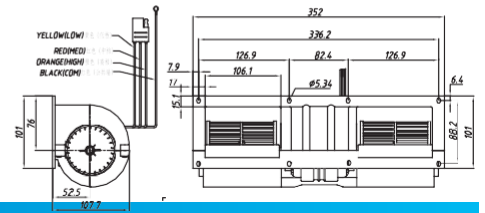

2. D1 Brush Dual Scroll Centrifugal Blowers E-MARK Certificate

Item NO.	Volts	Watts	Speeds	Airflow @ 0 mmH₂O	
				m/h	CFM
EBD350-A75	12V	260W	High	620	366
			Med	420	248
			Low	360	212
EBD350-B75	24V				

Voltage 13VDC / 26VDC