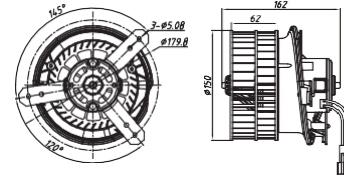

Voltage 13VDC / 26VDC

Item NO.	Volts	Watts	Speeds	RPM
EBS150-A7588	12V	300W	Single	3350
EBS150-B7588	24V