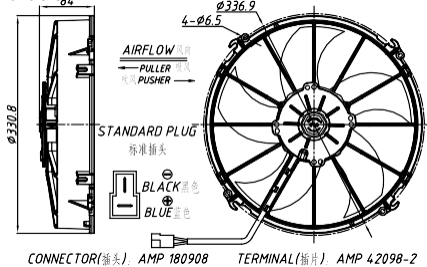

Item NO.	Volts	Type	Watts	Height	Airflow	
					m/h	CFM
NA12B-A5110-BCS00	12V	Pusher	180W	84mm	2011	1183
NA12B-B5110-BCS00	24V	Pusher			2096	1233

Test Standard: 13VDC / 26VDC @ 0 mmH₂O Soft Starter Available

12" (305mm) STANDARD POWER S-BLADE

Item NO.	Volts	Type	Watts	Height	Airflow	
					m/h	CFM
NA12A-A70L0-AXS00	12V	Puller	280W	95mm	2266	1337
NA12A-B70L0-AXS00	24V	Puller			2312	1364