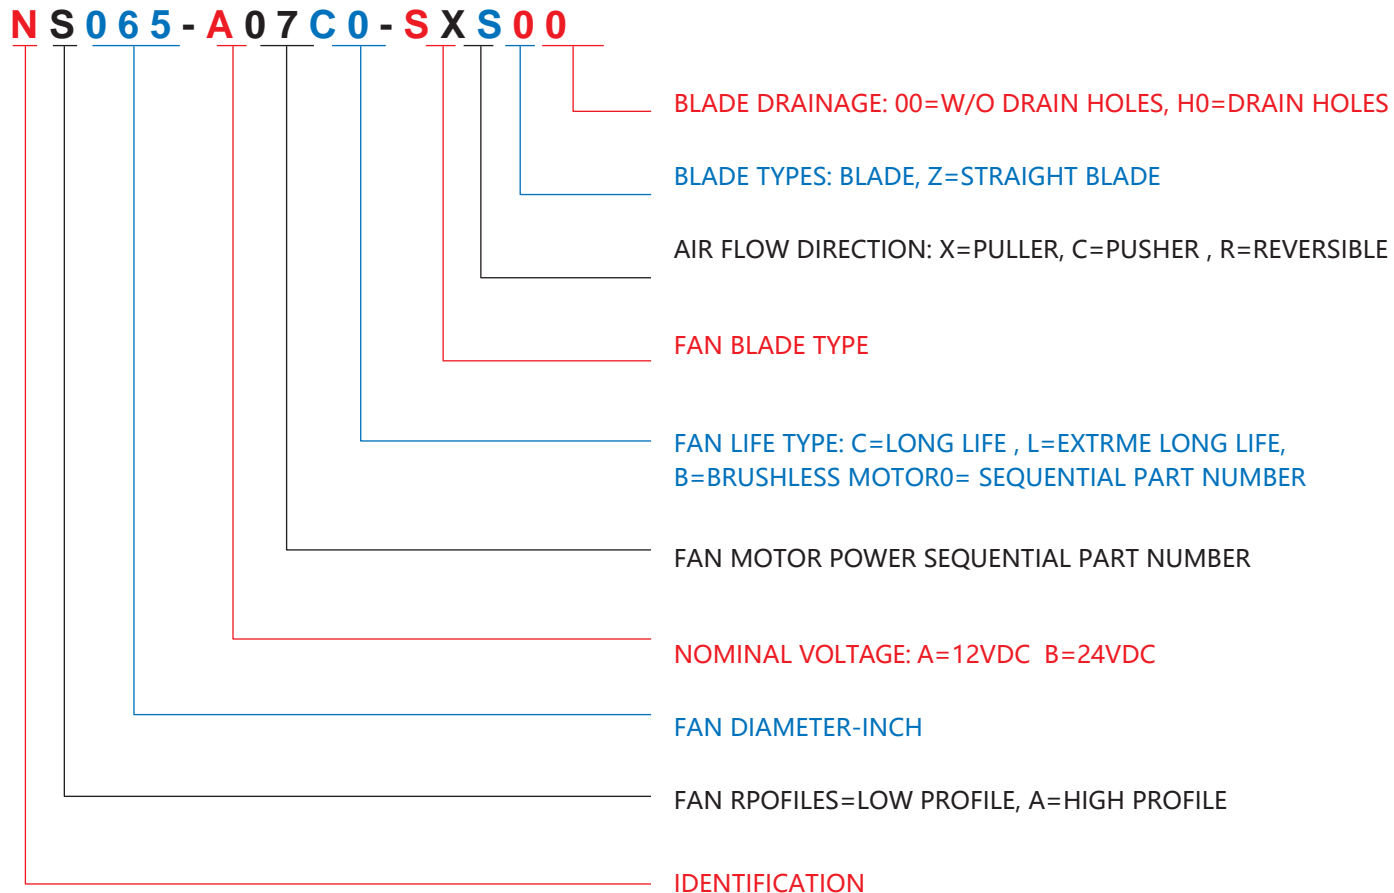

BRUSH AXIAL FAN SUMMARY

A. KEY PAGES FOR AXIAL FANS

FAN IDENTIFICATION DESCRIBES: FAN DIAMETER MOTOR TYPE BLADE / WHEEL TYPE

SAMPLE NUMBER : NS065-A07C0-SXS00

B. AXIAL FAN OPTIONS AND ACCESSORIES

FAN SHROUD OPTIONS : HIGH AND LOW PROFILE
FAN MOUNTING OPTIONS : STANDARD AND MULTI-MOUNTING
S BLADE TYPE OPTIONS : STRAIGHT AND S BLADE
FAN DRAIN HOLE OPTIONS : WITH AND WITHOUT DRAIN HOLES
AIR FLOW OPTIONS : PULLER, PUSHER AND REVERSIBLE BLADE
FAN VOLTAGE OPTIONS : 12V AND 24V
MOTOR POWER OPTIONS : 80W, 130W, 180W, 280W, 360W
CONNECTORS OPTIONS
SHROUD AND FAN BLADE PLASTIC MATERIAL OPTIONS : PA, PP