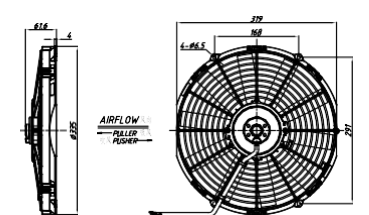

12" (305mm)
ECONOMICAL REVERSIBLE STRAIGHT BLADE

12"RZ Economical					
Item NO.	Volts	Type	Watts	Airflow	
				m/h	CFM
NS120-A99CO-ARZ00	12V	Reversible	80W	1404	828
NS120-B99CO-ARZ00	24V			1460	861

Voltage: 13VDC / 26VDC
Static Pressure: 0 mmH₂O