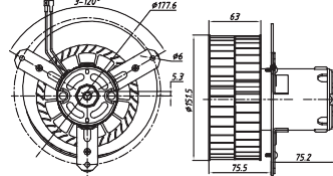

Voltage 13VDC / 26VDC

Item NO.	Volts	Watts	Speeds	RPM
EBS151-A75	12V	300W	Single	3350
EBS151-B75	24V