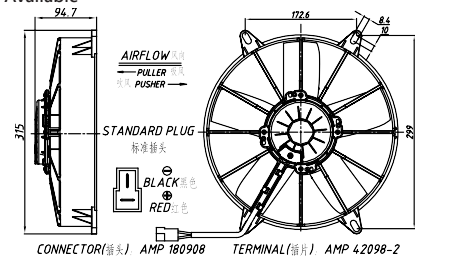

Item NO.	Volts	Type	Watts	Height	Airflow	
					m/h	CFM
NA11B-A70LO-AXZ00	12V	Puller	280W	95mm	2361	1398
NA11B-B70LO-AXZ00	24V	Puller			2411	1425
NA11B-A70LO-ACZ00	12V	Pusher			2246	1328
NA11B-B70LO-ACZ00	24V	Pusher			2293	1366

Test Standard: 13VDC / 26VDC @ 0 mmH₂O Soft Starter Available