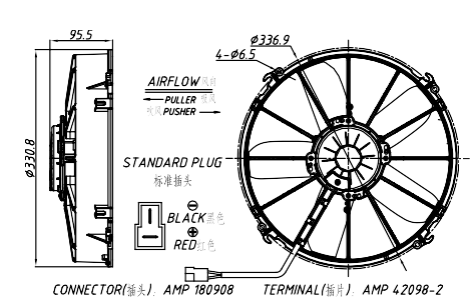

Item NO.	Volts	Type	Watts	Height	Airflow	
					m/h	CFM
NA12B-A70L0-AXZ00	12V	Puller	280W	95mm	2563	1512
NA12B-B70L0-AXZ00	24V	Puller			2617	1544
NA12B-A70L0-ACZ00	12V	Pusher			2657	1568
NA12B-B70L0-ACZ00	24V	Pusher			2713	1601

Test Standard: 13VDC / 26VDC @ 0 mmH₂O Soft Starter Available

12" (305mm) 180W 180W STRAIGHT BLADE

Item NO.	Volts	Type	Watts	Height	Airflow	
					m/h	CFM
NA12A-A51L0-BXZ00	12V	Puller	180W	84mm	2263	1331
NA12A-B51L0-BXZ00	24V	Puller			2309	1358
NA12A-A51L0-BCZ00	12V	Pusher			2343	1378
NA12A-B51L0-BCZ00	24V	Pusher			2391	1406