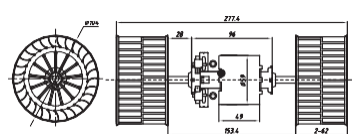

Voltage 13VDC / 26VDC

Item NO.	Volts	Watts	Speeds	RPM
EBD280-A59	12V	220W	Single	4000
EBD280-B59	24V