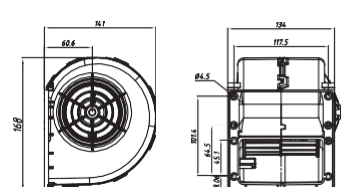

Voltage 13VDC / 26VDC

Item NO.	Volts	Watts	Speeds	Airflow @ 0 mmH₂O	
				m³/h	CFM
EBS130-A75	12V	300W	Single	510	301
EBS130-B75	24V				

Item NO.	Volts	Watts	Speeds	Air low @ 0 mmH₂O	
				m³/h	CFM
EBS130-A75R	12V	300W	High	510	301
EBS130-B75R	24V		Med	408	241
EBS130-B75R	24V		Low	306	181