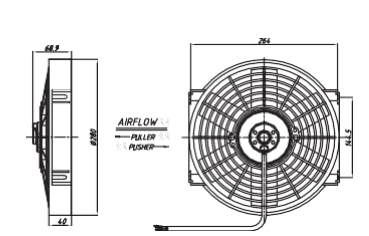

10"C-6 Economical					
Item NO.	Volts	Type	Watts	Airflow	
				m/h	CFM
NB100-A99CO-BRZ00	12V	Reversible	80W	1100	648
NB100-B99CO-BRZ00	24V			1143	673

Voltage: 13VDC / 26VDC
Static Pressure: 0 mmH₂O

11" (280mm)
ECONOMICAL REVERSIBLE STRAIGHT BLADE