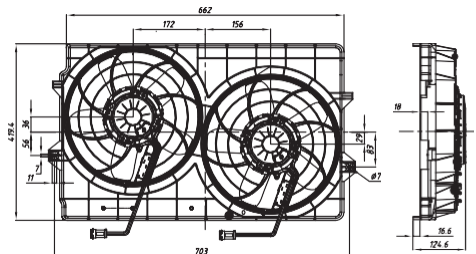

Item No.	Volts	Type	Watts	Height	Airflow	
					m/h	CFM
2FA305-100	12V	Puller	500W	124.6mm	5100	3009

Test Standard: 13VDC / 26VDC @ 0 mmH₂O Soft Starter Available

Test Standard: 13VDC / 26VDC @ 0 mmH₂O Soft Starter Available