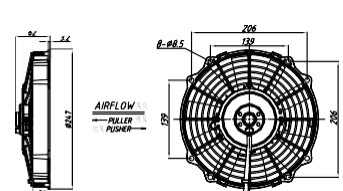

9"RZ Economical					
Item NO.	Volts	Type	Watts	Airflow	
				m/h	CFM
ND090-A99CO-ARZ00	12V	Reversible	80W	893	527
ND090-B99CO-ARZ00	24V			930	549

Voltage: 13VDC / 26VDC
Static Pressure: 0 mmH₂O

10" (255mm)
ECONOMICAL REVERSIBLE STRAIGHT BLADE