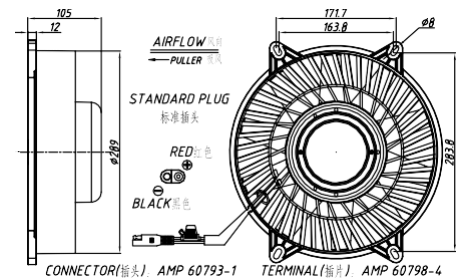

Item NO.	Volts	Type	Watts	Height	Airflow	
					m/h	CFM
NA11C-A70L0-AXZ00	12V	Puller	280W	95mm	1474	870
NA11C-B70L0-AXZ00	24V	Puller			1504	887

Test Standard: 13VDC / 26VDC @ 0 mmH₂O Soft Starter Available