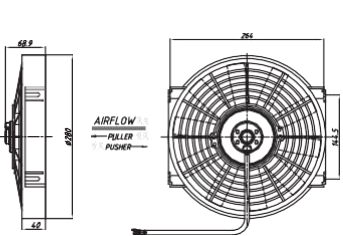

10"C Economical					
Item NO.	Volts	Type	Watts	Airflow	
				m/h	CFM
NB100-A99CO-ARZ00	12V	Reversible	80W	1030	617
NB100-B99CO-ARZ00	24V			1073	642

Voltage: 13VDC / 26VDC
Static Pressure: 0 mmH₂O

10" (255mm)
ECONOMICAL REVERSIBLE STRAIGHT BLADE