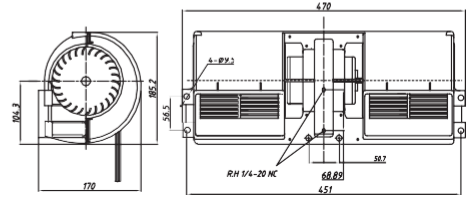

Voltage 13VDC / 26VDC

Item NO.	Volts	Watts	Speeds	Airflow @ 0 mmH₂O	
				m/h	CFM
EBD480-A77	12V	300W	single	1270	749
EBD480-B77	24V