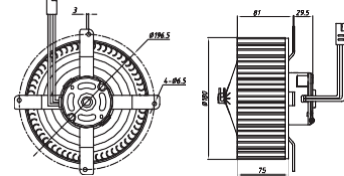

Voltage 13VDC / 26VDC

Item NO.	Volts	Watts	Speeds	RPM
EBS180-A75	12V	300W	Single	2400
EBS180-B75	24V