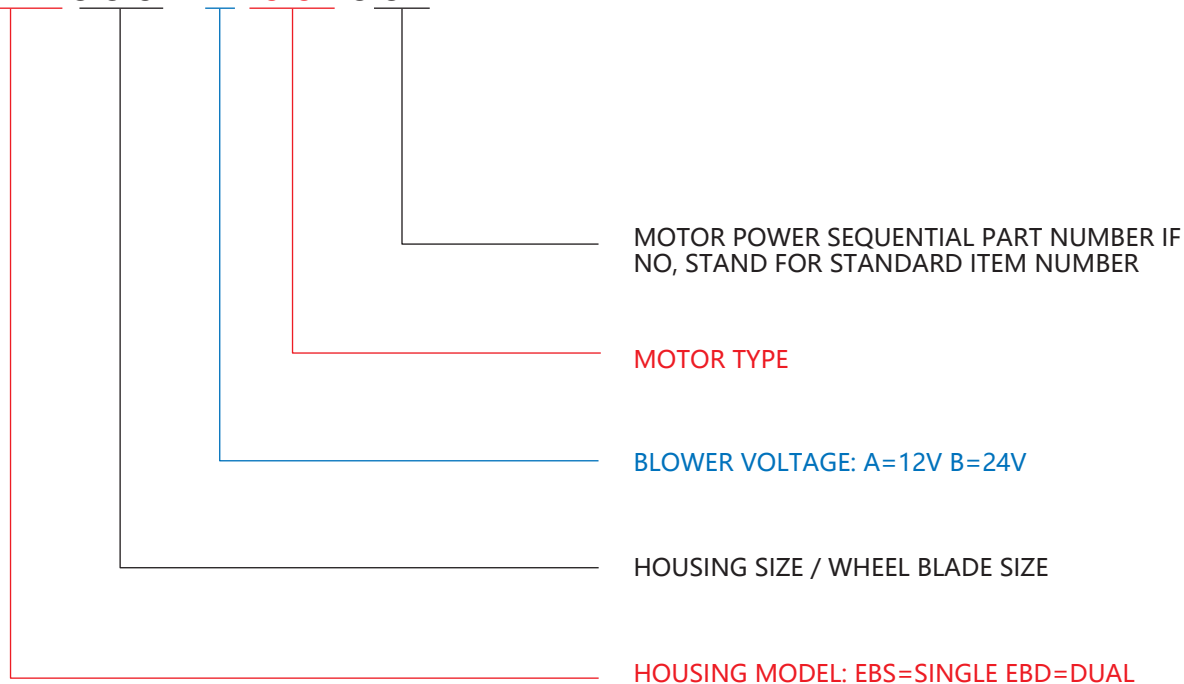

BRUSH CENTRIFUGAL BLOWER SUMMARY

A KEY PAGES FOR BLOWERS

BLOWER IDENTIFICATION DESCRIBES: HOUSING MODEL MOTOR TYPE POWER ITEM NUMBER

SAMPLE NUMBER : EBD350-A100-39

E B D 3 5 0 - A 1 0 0 - 3 9

B. BLOWER OPTIONS AND ACCESSORIES