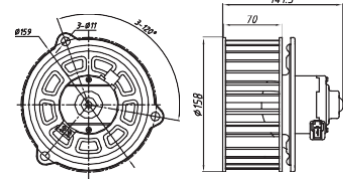

Voltage 13VDC / 26VDC

Item NO.	Volts	Watts	Speeds	RPM
EBS158-A71	12V	260W	Single	2900
EBS158-B71	24V			

2. S1 Brush Single Scroll Centrifugal Blowers E-MARK Certificate