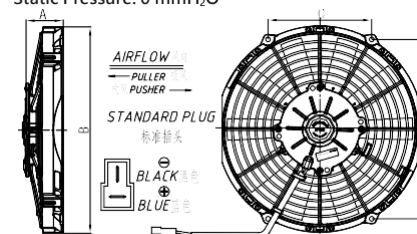

CONNECTOR(插头), AMP 180908 TERMINAL(插片), AMP 42098-2