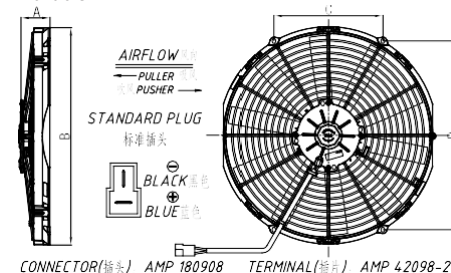

9. 16" (385mm) Brush Low Profile Axial Fans, IP68, IP6K9K, E-MARK Certificate