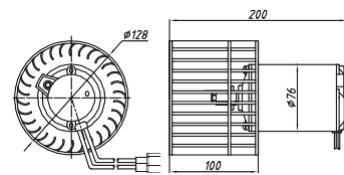

Voltage 13VDC / 26VDC

Item NO.	Volts	Watts	Speeds	RPM
EBS128-A76	12V	300W	Single	3000
EBS128-B76	24V