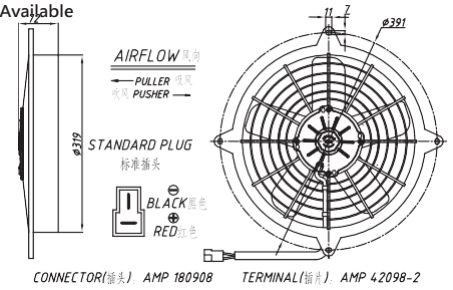

12" (305mm) STANDARD POWER S-BLADE

Item No.	Volts	Type	Watts	Height	Airflow	
					m/h	CFM
NA12D-A70L0-AXS00	12V	Puller	280W	95mm	2247	1326
NA12D-B70L0-AXS00	24V	Puller			2293	1353
NA12D-A70L0-ACS00	12V	Pusher			2416	1425
NA12D-B70L0-ACS00	24V	Pusher			2465	1454

Test Standard: 13VDC / 26VDC @ 0 mmH₂O Soft Starter Available