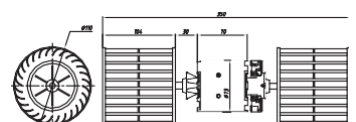

Voltage 13VDC / 26VDC

Item NO.	Volts	Watts	Speeds	RPM
EBD350-A73	12V	200W	Single	2900
EBD350-B73	24V