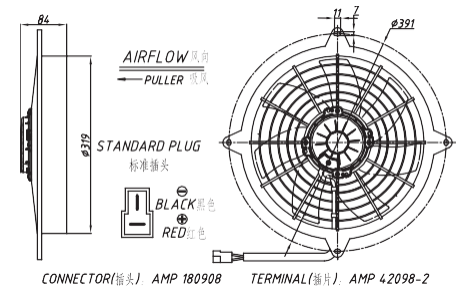

Item No.	Volts	Type	Watts	Height	Airflow	
					m/h	CFM
NA12D-A51L0-BXZ00	12V	Puller	180W	84mm	2263	1331
NA12D-B51L0-BXZ00	24V	Puller			2309	1358
NA12D-A51L0-BCZ00	12V	Pusher			2343	1378
NA12D-B51L0-BCZ00	24V	Pusher			2391	1406

Test Standard: 13VDC / 26VDC @ 0 mmH₂O Soft Starter Available

Item No.	Volts	Type	Watts	Height	Airflow	
					m/h	CFM
NA12D-A70L0-AXS00	12V	Puller	280W	95mm	2247	1326
NA12D-B70L0-AXS00	24V	Puller			2293	1353
NA12D-A70L0-ACS00	12V	Pusher			2416	1425
NA12D-B70L0-ACS00	24V	Pusher			2465	1454

Test Standard: 13VDC / 26VDC @ 0 mmH₂O Soft Starter Available

5. 16" (385mm)

Brush Sealed Extreme Long Life High Profile Axial Fans, IP68, IP6K9K, E-MARK Certificate

Item No.	Volts	Type	Watts	Height	Airflow	
					m/h	CFM
NA16A-A91L0-AXS00	12V	Puller	400W	112mm	3310	1953
NA16A-B91L0-AXS00	24V	Puller			3377	1992
NA16A-A93L0-AXS00	12V	Puller	500W	112mm	3500	2058
NA16A-B93L0-AXS00	24V	Puller			3530	2076

Test Standard: 13VDC / 26VDC @ 0 mmH₂O Soft Starter Available

6. Radiator / Battery Cooling Fans Driver

Item No.	Volts	Type	Watts	Height	Airflow	
					m/h	CFM
2FA305-100	12V	Puller	500W	124.6mm	5100	3009

Test Standard: 13VDC / 26VDC @ 0 mmH₂O Soft Starter Available

Test Standard: 13VDC / 26VDC @ 0 mmH₂O Soft Starter Available

Item No.	Volts	Type	Watts	Height	Airflow	
					m/h	CFM
FA455-110	12V	Puller	450W	110mm	3300	1947