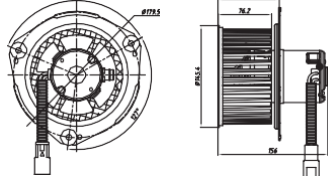

Voltage 13VDC / 26VDC

Item NO.	Volts	Watts	Speeds	RPM
EBS145-A7588	12V	300W	Single	3600
EBS145-B7588	24V