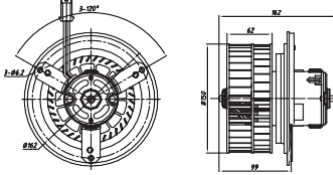

Voltage 13VDC / 26VDC

Item NO.	Volts	Watts	Speeds	RPM
EBS150-A7588A	12V	300W	Single	3350
EBS150-B7588A	24V