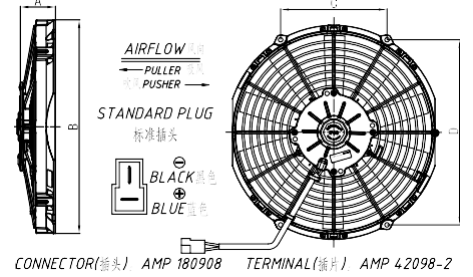

7. 13"(330mm) Brush Low Profile Axial Fans, IP68, IP6K9K, E-MARK Certificate