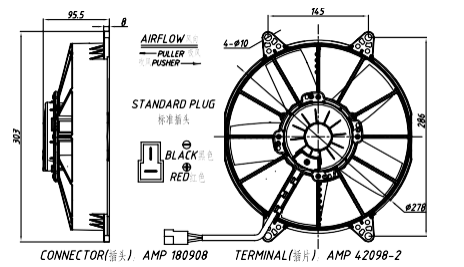

Item NO.	Volts	Type	Watts	Height	Airflow	
					m/h	CFM
NA10B-A51LO-BXZ00	12V	Puller	180W	84mm	1412	833
NA10B-B51LO-BXZ00	24V	Puller			1317	777
NA10B-A51LO-BCZ00	12V	Pusher			1412	833
NA10B-B51LO-BCZ00	24V	Pusher			1317	777

Test Standard: 13VDC / 26VDC @ 0 mmH₂O Soft Starter Available