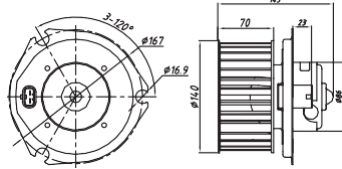

Voltage 13VDC / 26VDC

Item NO.	Volts	Watts	Speeds	RPM
EBS140-A8079	12V	300W	Single	4050
EBS140-B8079	24V