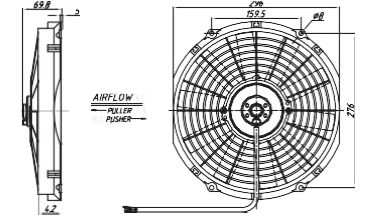

11"RZ Economical					
Item NO.	Volts	Type	Watts	Airflow	
				m/h	CFM
NB110-A99CO-ARZ00	12V	Reversible	80W	1262	745
NB110-B99CO-ARZ00	24V			1314	775

Voltage: 13VDC / 26VDC
Static Pressure: 0 mmH₂O