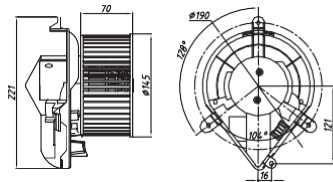

Voltage 13VDC / 26VDC

Item NO.	Volts	Watts	Speeds	RPM
EBS140-A73	12V	260W	Single	3000
EBS140-B73	24V