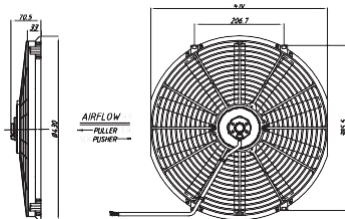

Voltage: 13VDC / 26VDC
Static Pressure: 0 mmH₂O

16"RZ Economical					
Item NO.	Volts	Type	Watts	Airflow	
				m/h	CFM
NB160-A99C0-ARZ00	12V	Reversible	80W	1824	1076
NB160-B99C0-ARZ00	24V			1857	1096