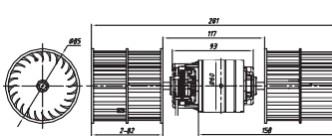

Item NO.	Volts	Watts	Speeds	RPM
EBD280-A60	12V	220W	Single	4300
EBD280-B60	24V