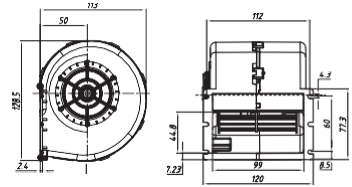

Voltage 13VDC / 26VDC

Item NO.	Volts	Watts	Speeds	Airflow @ 0 mmH₂O	
				m³/h	CFM
EBS120-A46	12V	80W	Single	260	153
EBS120-B46	24V				

Item NO.	Volts	Watts	Speeds	Air low @ 0 mmH₂O	
				m³/h	CFM
EBS120-A46R	12V	80W	High	260	153
EBS120-B46R	24V		Med	208	123
EBS120-B46R	24V		Low	156	92