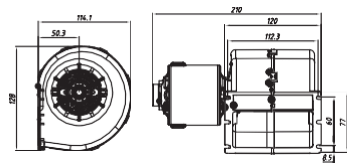

Voltage 13VDC / 26VDC

Item NO.	Volts	Watts	Speeds	Airflow @ 0 mmH₂O	
				m³/h	CFM
EBS210-A75	12V	300W	Single	690	407
EBS210-B75	24V				

Item NO.	Volts	Watts	Speeds	Air low @ 0 mmH₂O	
				m³/h	CFM
EBS210-A75R	12V	300W	High	690	407
EBS210-B75R	24V		Med	552	326
EBS210-B75R	24V		Low	414	244