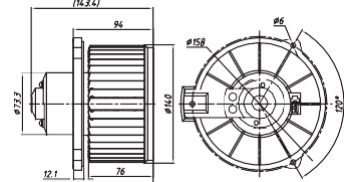

Voltage 13VDC / 26VDC

Item NO.	Volts	Watts	Speeds	RPM
EBS140-A70	12V	260W	Single	2900
EBS140-B70	24V