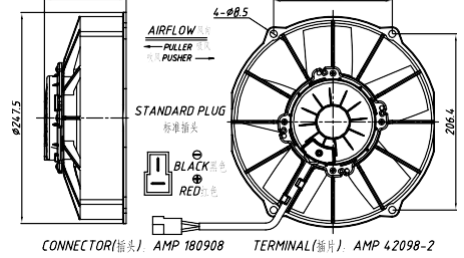

BRUSH HIGH PROFILE AXIAL FAN SERIES

1. 9" (225mm)

Brush Sealed Extreme Long Life High Profile Axial Fans, **IP68, IP6K9K, E-MARK** Certificate

Item NO.	Volts	Type	Watts	Height	Airflow	
					m/h	CFM
NA09A-A70LO-AXZ00	12V	Puller	280W	95mm	1353	798
NA09A-B70LO-AXZ00	24V	Puller			1380	814
NA09A-A70LO-ACZ00	12V	Pusher			1300	767
NA09A-B70LO-ACZ00	24V	Pusher			1326	782

Item NO.	Volts	Type	Watts	Height	Airflow	
					m/h	CFM
NA09A-A51LO-BXZ00	12V	Puller	180W	83mm	1150	676
NA09A-B51LO-BXZ00	24V	Puller			1173	690
NA09A-A51LO-BCZ00	12V	Pusher			1105	650
NA09A-B51LO-BCZ00	24V	Pusher			1127	663

Test Standard: 13VDC / 26VDC @ 0 mmH₂O Soft Starter Available