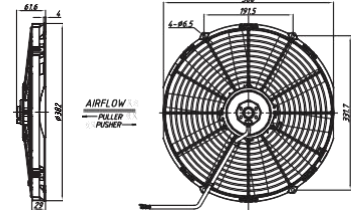

Voltage: 13VDC / 26VDC
Static Pressure: 0 mmH₂O

14"RZ Economical					
Item NO.	Volts	Type	Watts	Airflow	
				m/h	CFM
NS140-A99C0-ARZ00	12V	Reversible	80W	1680	991
NS140-B99C0-ARZ00	24V			1696	997