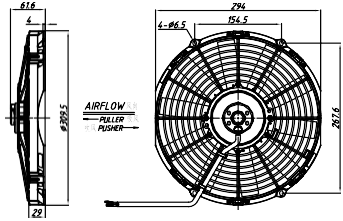

11"RZ Economical					
Item NO.	Volts	Type	Watts	Airflow	
				m/h	CFM
NS110-A99CO-ARZ00	12V	Reversible	80W	1262	745
NS110-B99CO-ARZ00	24V			1314	775

Voltage: 13VDC / 26VDC
Static Pressure: 0 mmH₂O

11" (280mm)
ECONOMICAL REVERSIBLE STRAIGHT BLADE