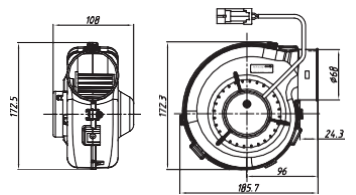

--- S5 Brush Single Scroll Centrifugal Blowers E-MARK Certificate

Voltage 13VDC / 26VDC

Item NO.	Volts	Watts	Speeds	Air flow @ 0 mmH₂O	
				m³/h	CFM
SB1718-A51C	12V	120W	Single	240	142
SB1718-B51C	24V