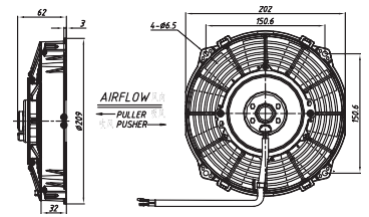

7.5"RZ Economical					
Item NO.	Volts	Type	Watts	Airflow	
				m/h	CFM
NS075-A99CO-ARZ00	12V	Reversible	80W	548	323
NS075-B99CO-ARZ00	24V			570	336

Voltage: 13VDC / 26VDC
Static Pressure: 0 mmH₂O

9" (225mm)
ECONOMICAL REVERSIBLE STRAIGHT BLADE