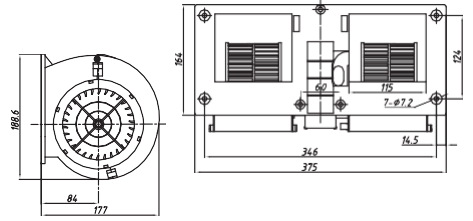

--- D7 Brush Dual Scroll Centrifugal Blowers E-MARK Certificate

Voltage 13VDC / 26VDC

Item NO.	Volts	Watts	Speeds	Airflow @ 0 mmH₂O	
				m/h	CFM
EBD370-A75	12V	400W	single	1150	679
EBD370-B75	24V				

Item NO.	Volts	Watts	Speeds	Airflow @ 0 mmH₂O	
				m/h	CFM
EBD370-A75R2	12V	300W	High	1370	808
EBD370-B75R2	24V		Med	1096	647
			Low	822	485