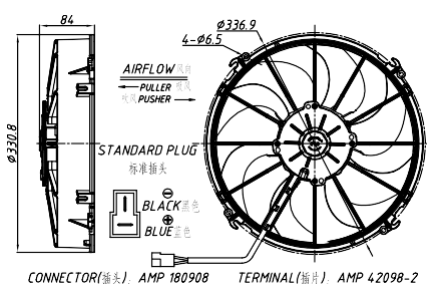

Item NO.	Volts	Type	Watts	Height	Airflow	
					m/h	CFM
NA12B-A5110-BXS00	12V	Puller	180W	84mm	1841	1083
NA12B-B5110-BXS00	24V	Puller			1880	1106

Test Standard: 13VDC / 26VDC @ 0 mmH₂O Soft Starter Available

12" (305mm) S-BLADE