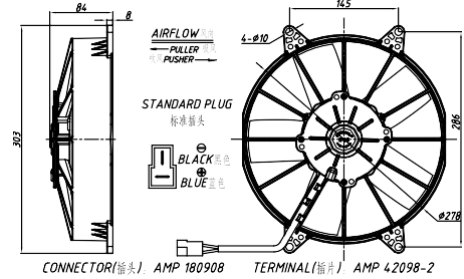

Test Standard: 13VDC / 26VDC @ 0 mmH₂O Soft Starter Available