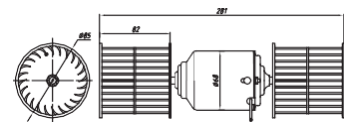

Voltage 13VDC / 26VDC

Item NO.	Volts	Watts	Speeds	RPM
EBD280-A68	12V	260W	Single	4000
EBD280-B68	24V