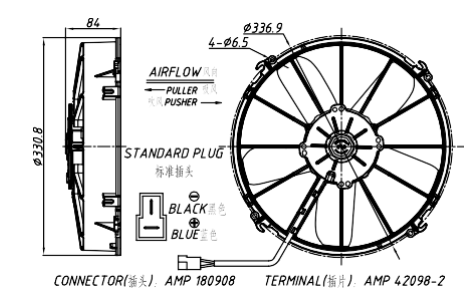

Item NO.	Volts	Type	Watts	Height	Airflow	
					m/h	CFM
NA12B-A51L0-BXZ00	12V	Puller	180W	84mm	2178	1281
NA12B-B51L0-BXZ00	24V	Puller			2224	1308
NA12B-A51L0-BCZ00	12V	Pusher			2258	1328
NA12B-B51L0-BCZ00	24V	Pusher			2306	1356

Test Standard: 13VDC / 26VDC @ 0 mmH₂O Soft Starter Available

12" (305mm) STANDARD POWER S-BLADE

Item NO.	Volts	Type	Watts	Height	Airflow	
					m/h	CFM
NA12A-A70L0-ACS00	12V	Pusher	280W	95mm	2467	1456
NA12A-B70L0-ACS00	24V	Pusher			2567	1515