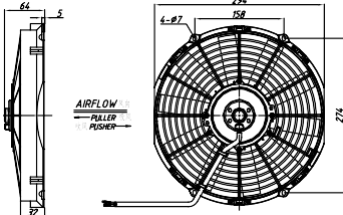

11" (280mm)
ECONOMICAL REVERSIBLE STRAIGHT BLADE

11"RZ Economical					
Item NO.	Volts	Type	Watts	Airflow	
				m/h	CFM
NC110-A99CO-ARZ00	12V	Reversible	80W	1262	745
NC110-B99CO-ARZ00	24V			1314	775

Voltage: 13VDC / 26VDC
Static Pressure: 0 mmH₂O

12" (305mm)
ECONOMICAL REVERSIBLE STRAIGHT BLADE