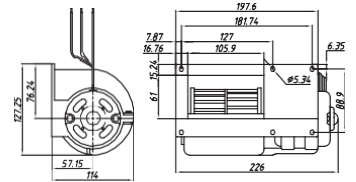

--- S4 Brush Single Scroll Centrifugal Blowers E-MARK Certificate

Voltage 13VDC / 26VDC