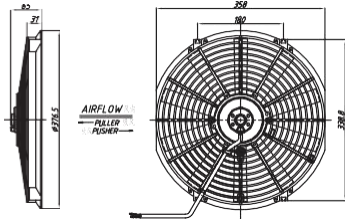

Voltage: 13VDC / 26VDC
Static Pressure: 0 mmH₂O

14"RZ Economical					
Item NO.	Volts	Type	Watts	Airflow	
				m/h	CFM
NB140-A99C0-ARZ00	12V	Reversible	80W	1680	991
NB140-B99C0-ARZ00	24V			1696	997