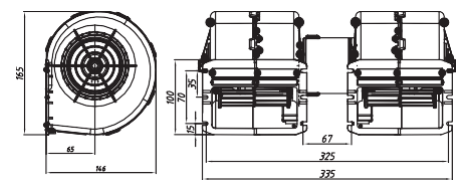

Voltage 13VDC / 26VDC