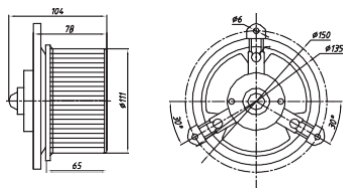

BRUSH SINGLE SCROLL CENTRIFUGAL BLOWERS SERIES

1. Voluteless Brush Single Scroll Centrifugal Blowers E-MARK Certificate

Voltage 13VDC / 26VDC

Item NO.	Volts	Watts	Speeds	RPM
EBS128-A61	12V	260W	Single	3000
EBS128-B61	24V