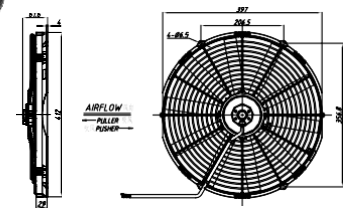

Voltage: 13VDC / 26VDC
Static Pressure: 0 mmH₂O

16"RZ Economical					
Item NO.	Volts	Type	Watts	Airflow	
				m/h	CFM
NS160-A99C0-ARZ00	12V	Reversible	80W	1824	1076
NS160-B99C0-ARZ00	24V			1857	1096