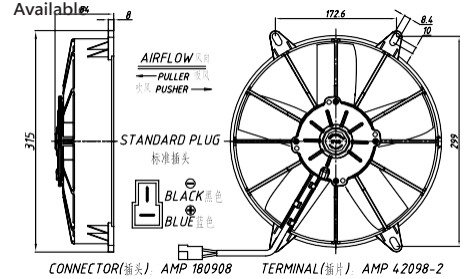

Item NO.	Volts	Type	Watts	Height	Airflow	
					m/h	CFM
NA11B-A51L0-BXZ00	12V	Puller	180W	84mm	2011	1182
NA11B-B51L0-BXZ00	24V	Puller			2054	1208
NA11B-A51L0-BCZ00	12V	Pusher			1914	1125
NA11B-B51L0-BCZ00	24V	Pusher			1954	1149

Test Standard: 13VDC / 26VDC @ 0 mmH₂O Soft Starter Available