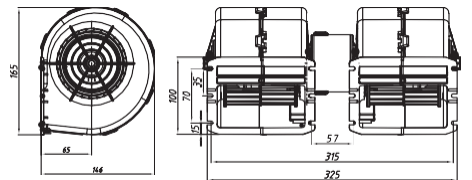

Voltage 13VDC / 26VDC