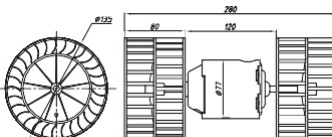

Voltage 13VDC / 26VDC

Item NO.	Volts	Watts	Speeds	RPM
EBD280-A77	12V	400W	Single	4000
EBD280-B77	24V