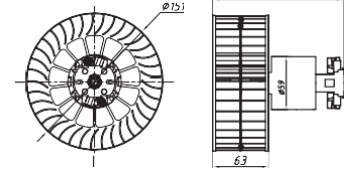

Voltage 13VDC / 26VDC

Item NO.	Volts	Watts	Speeds	RPM
EBS151-A59	12V	300W	Single	2700
EBS151-B59	24V