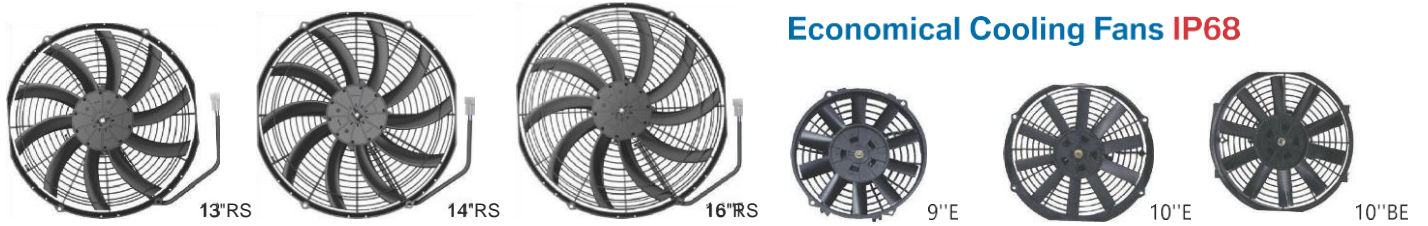

**High Performance Reversible Straight Blade Cooling Fans IP68**

6.S'RZ

7.5'RZ

9'RZ

10'RZ

11'RZ

**High Performance Reversible S-Blade Cooling Fans IP68**

**Economical Cooling Fans IP68**

**Economical Cooling Fans IP68**

**Dash Mount Fans 小风扇**