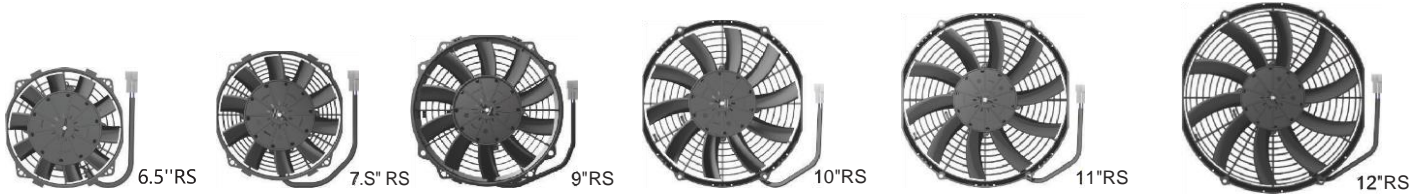

**High Performance Reversible Straight Blade Cooling Fans IP68**

6.S'RZ

7.5'RZ

9'RZ

10'RZ

11'RZ

**High Performance Reversible S-Blade Cooling Fans IP68**

**Economical Cooling Fans IP68**

**Economical Cooling Fans IP68**

**Dash Mount Fans 小风扇**