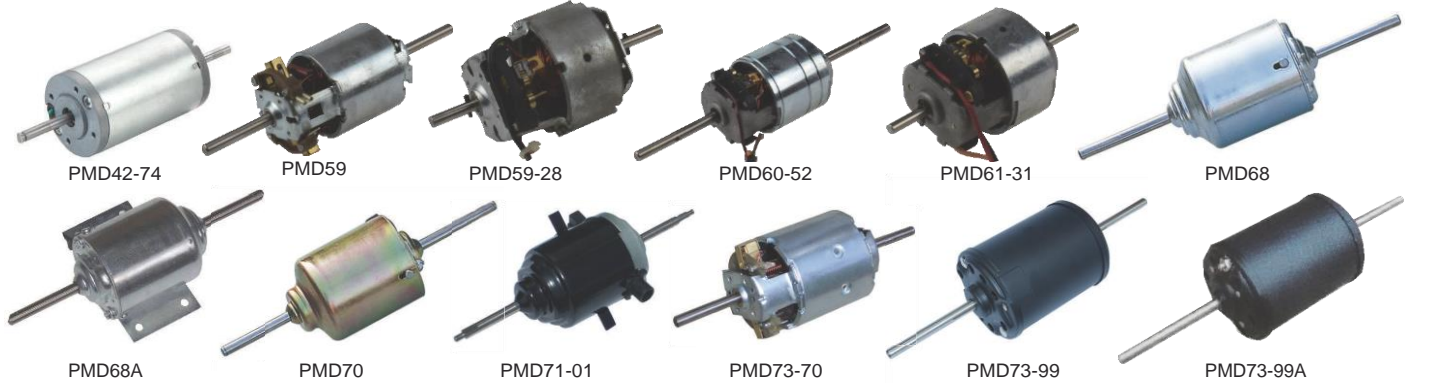

**3" Wound Field DC Fan, Heater & Blower Motors**

**3.5" Wound Field DC Fan, Heater & Blower Motors**

**Permanent Magnet Double Shaft Blower Motors**