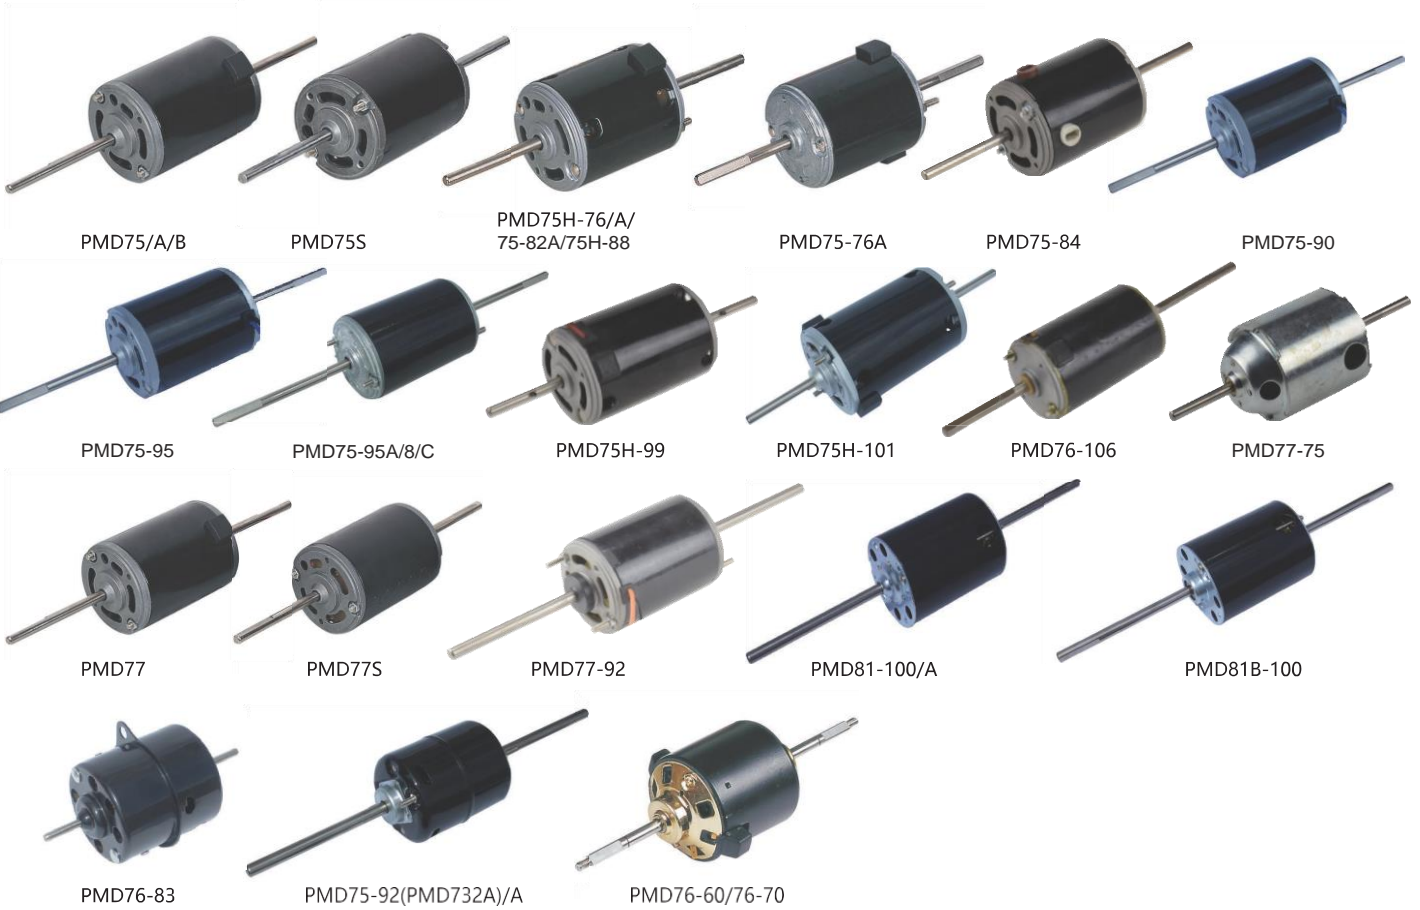

**3" Wound Field DC Fan, Heater & Blower Motors**

**3.5" Wound Field DC Fan, Heater & Blower Motors**

**Permanent Magnet Double Shaft Blower Motors**