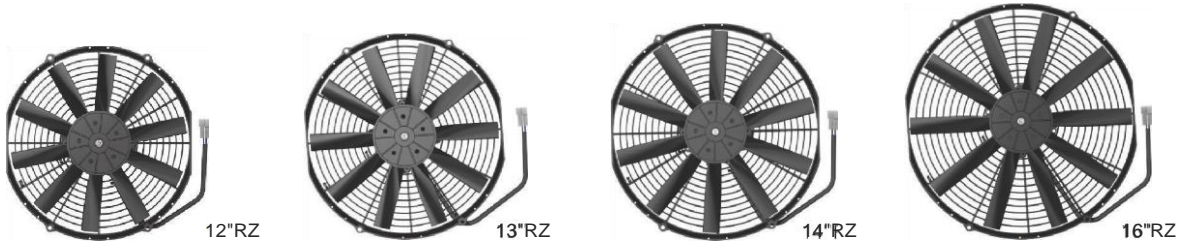

**High Performance Reversible Straight Blade Cooling Fans IP68**

6.S'RZ

7.5'RZ

9'RZ

10'RZ

11'RZ

**High Performance Reversible S-Blade Cooling Fans IP68**

**Economical Cooling Fans IP68**

**Economical Cooling Fans IP68**

**Dash Mount Fans 小风扇**